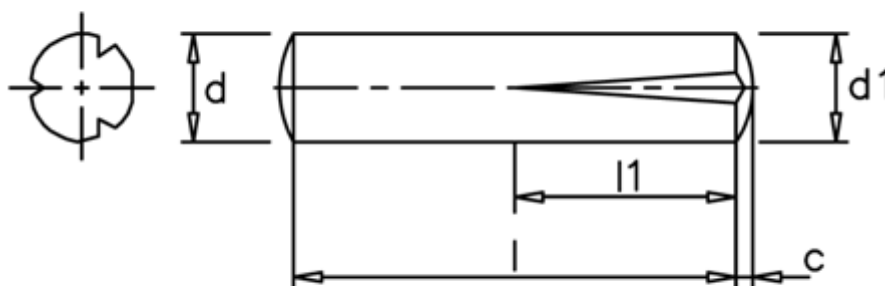

Data Sheet

Article number: 08023124

Description: KLEE Slotted pin S2 3x20
Steel

Measures

c = 0,45

d = 3.0

d1 = 3.30

l1 = 1/2 l

Length = 20